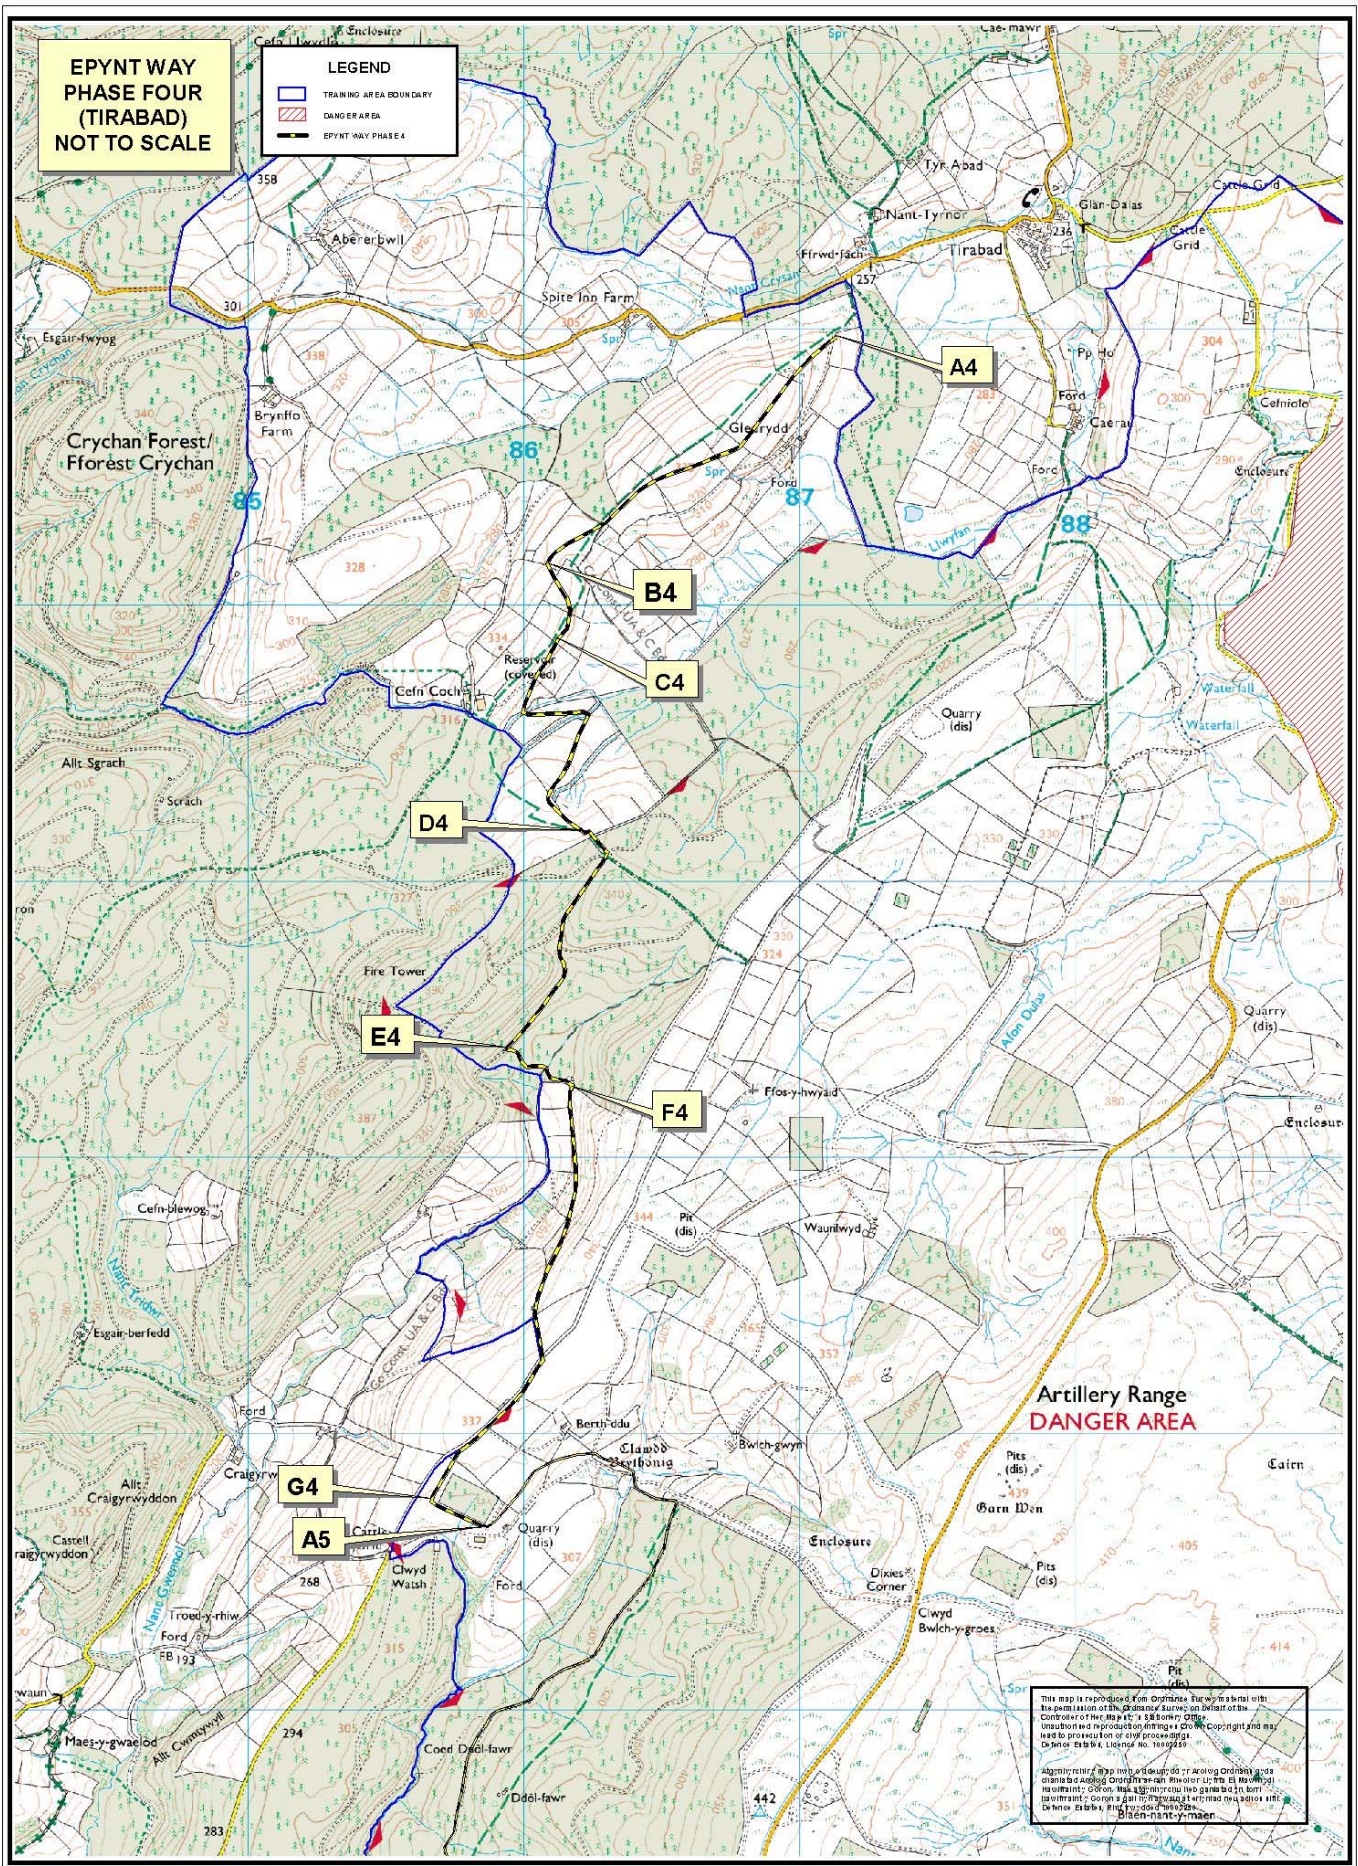

**EPYNT WAY
PHASE FOUR
(TIRABAD)
NOT TO SCALE**

LEGEND

- TRAINING AREA BOUNDARY
- DANGER AREA
- EPYNT WAY PHASE 4

This map is reproduced from Ordnance Survey materials with the permission of the Ordnance Survey Board of the Controller of the Map, 1988. It is a reproduction of the Ordnance Survey map and may be used for the production of other products without the permission of the Ordnance Survey Board. Ordnance Survey, 1988. Ordnance Survey, 1988.