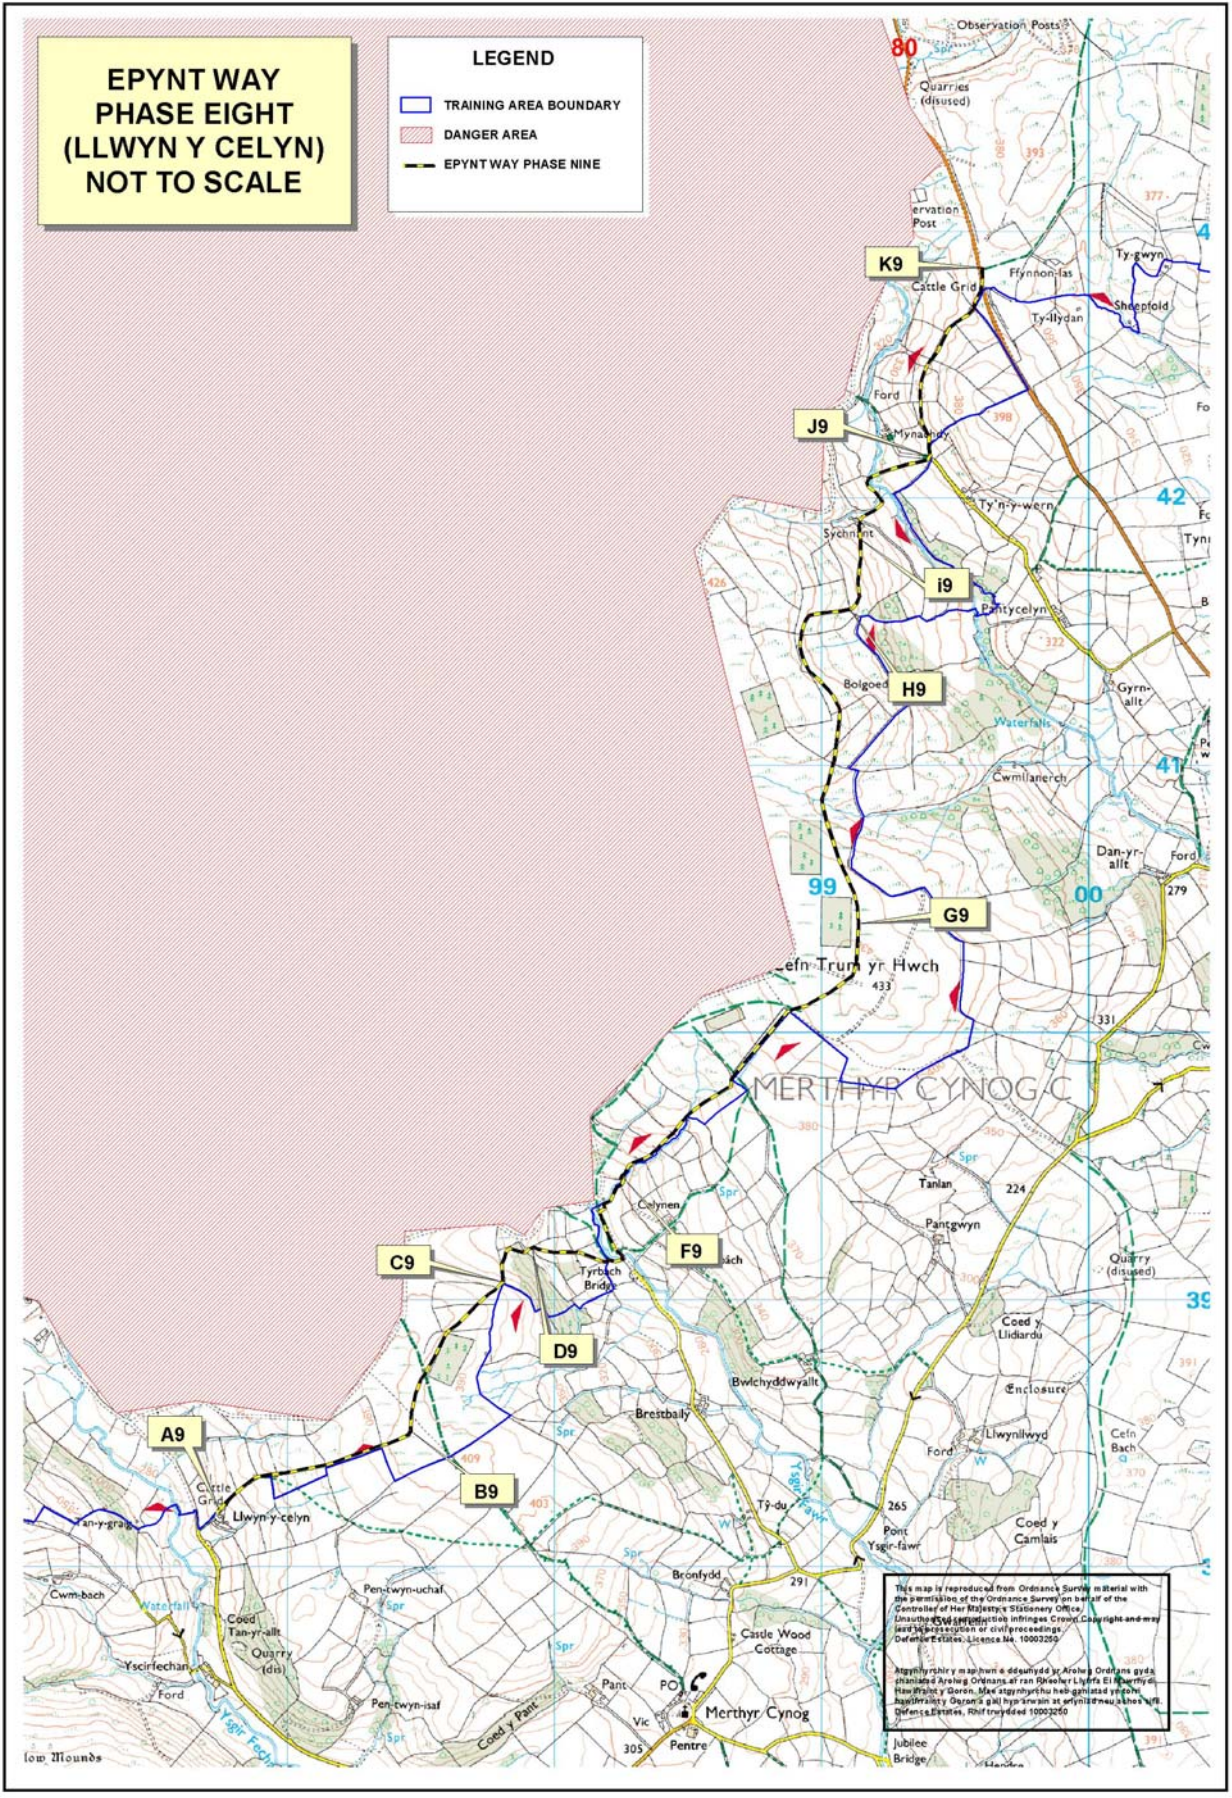

**EPYNT WAY
PHASE EIGHT
(LLWYN Y CELYN)
NOT TO SCALE**

LEGEND

- TRAINING AREA BOUNDARY
- DANGER AREA
- EPYNT WAY PHASE NINE