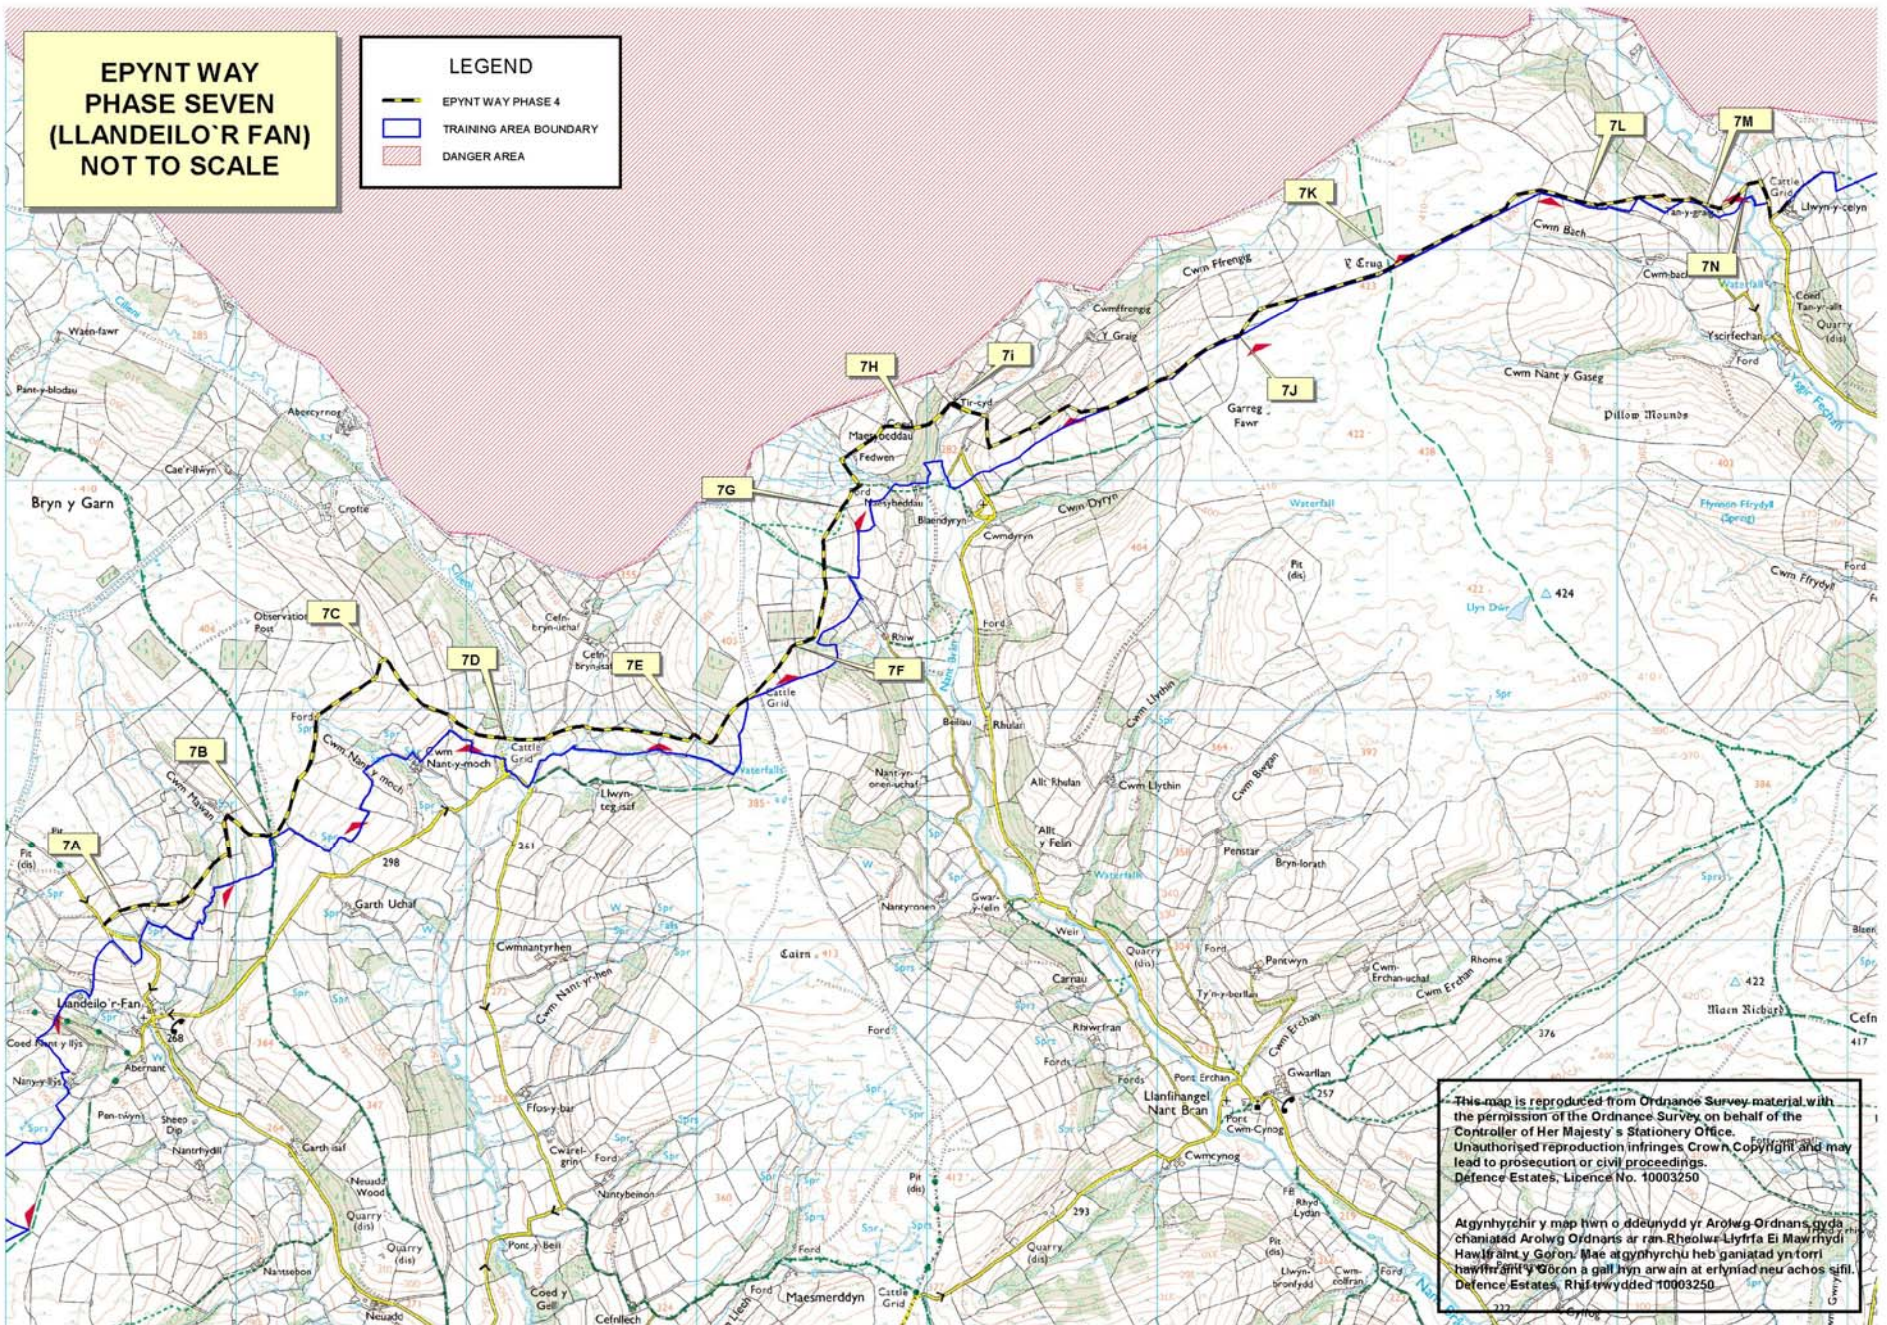

**EPYNT WAY
PHASE SEVEN
(LLANDEILO'R FAN)
NOT TO SCALE**

LEGEND

-  EPYNT WAY PHASE 4
-  TRAINING AREA BOUNDARY
-  DANGER AREA

This map is reproduced from Ordnance Survey material with the permission of the Ordnance Survey on behalf of the Controller of Her Majesty's Stationery Office. Unauthorised reproduction infringes Crown Copyright and may lead to prosecution or civil proceedings. Defence Estates, Licence No. 10003250.

Atgynhychir y map hwn o ddeunydd yr Arolwg Ordnans gyda chaniatod Arolwg Ordnans ar ran Rheolwr Llyfrfa Ei Mawrhydi Hawlfraint y Goron. Mae atgynhychu heb ganiatod yn torri hawlfraint y Goron a gall hyn arwain at erlyniad neu achos sifil. Defence Estates, Rhif trwydded 10003250.