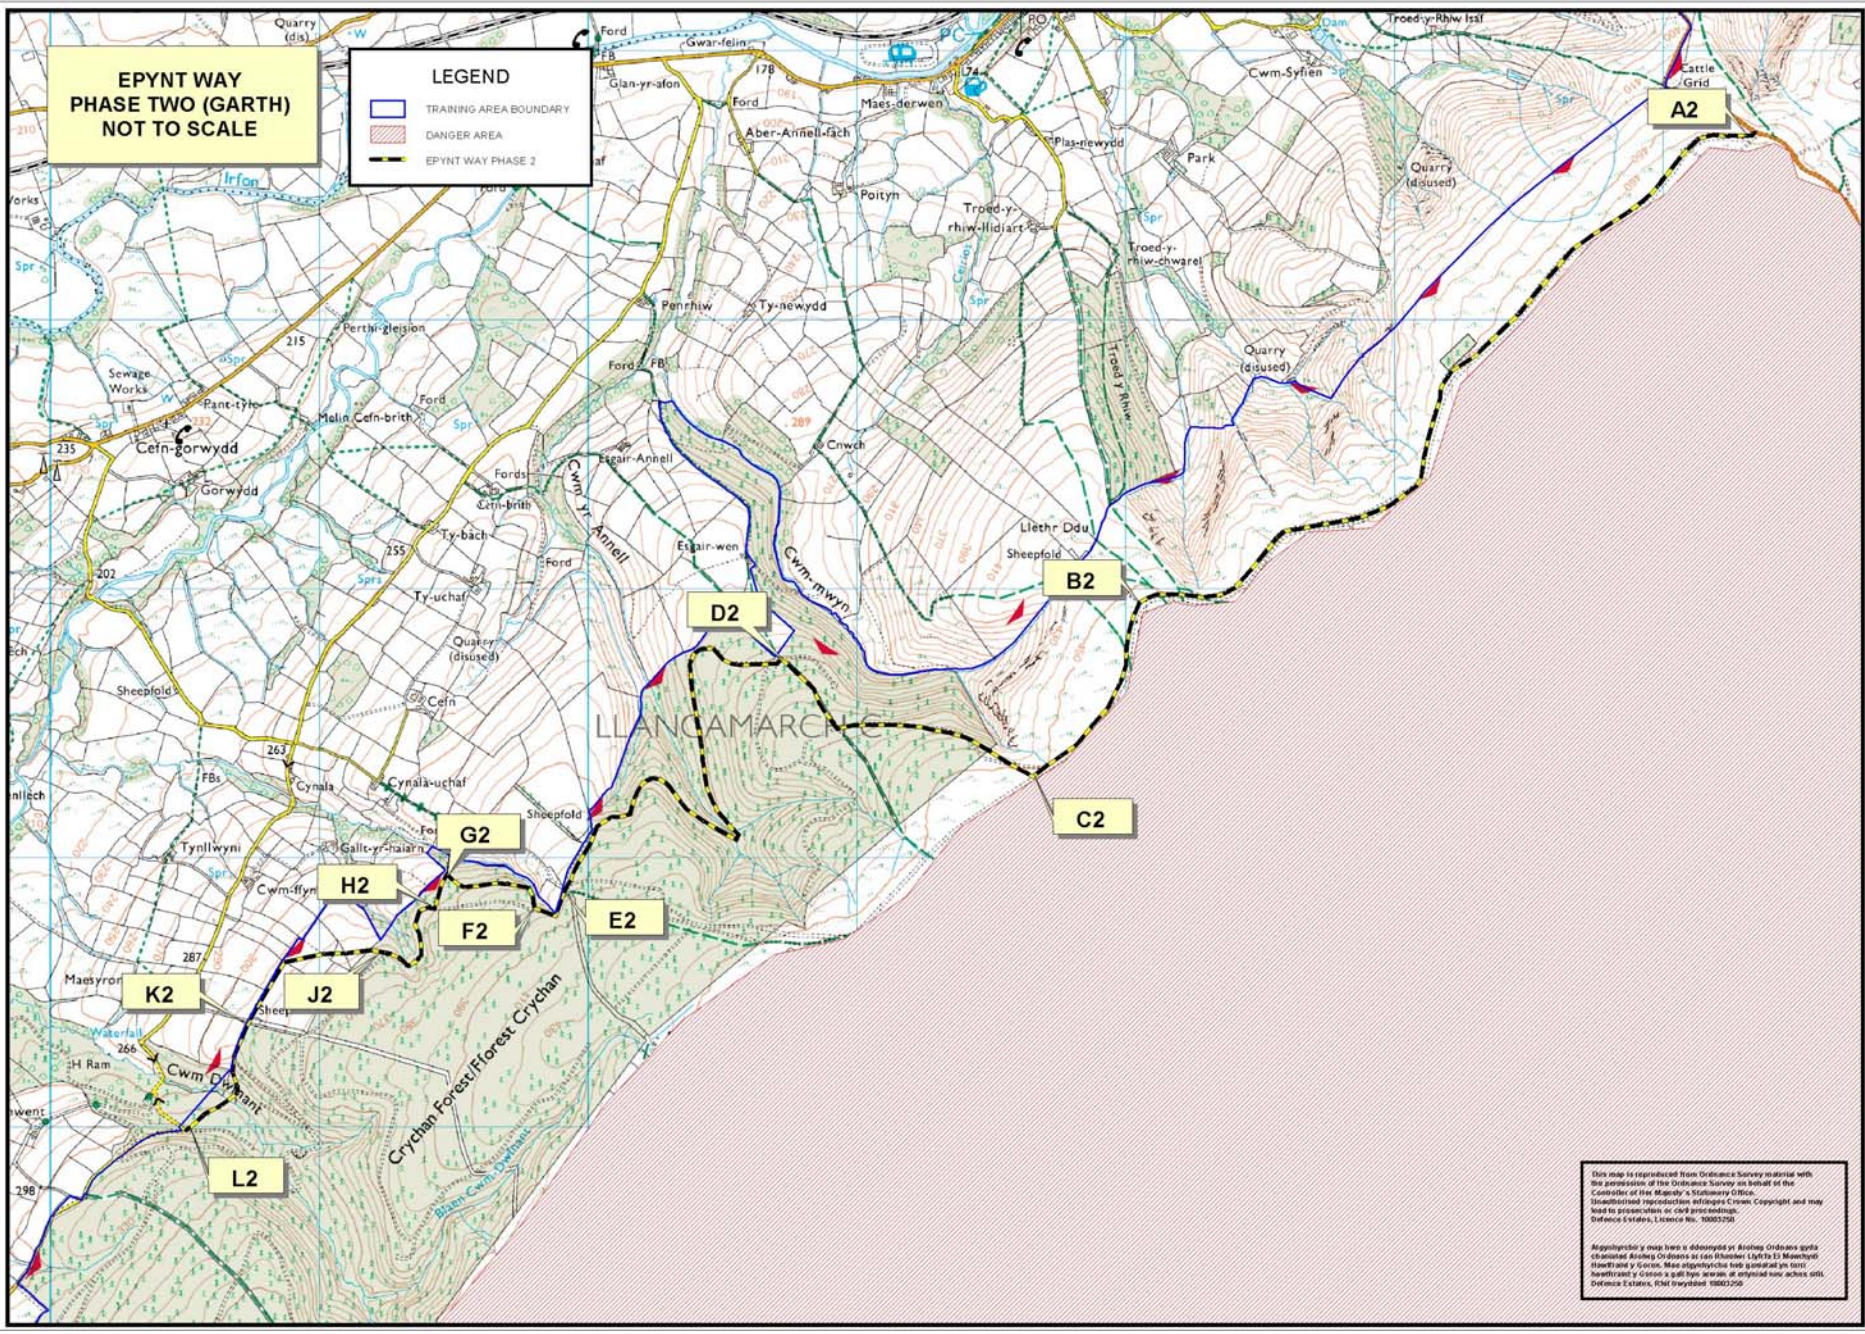

**EPYNT WAY
PHASE TWO (GARTH)
NOT TO SCALE**

LEGEND

- TRAINING AREA BOUNDARY
- DANGER AREA
- EPYNT WAY PHASE 2