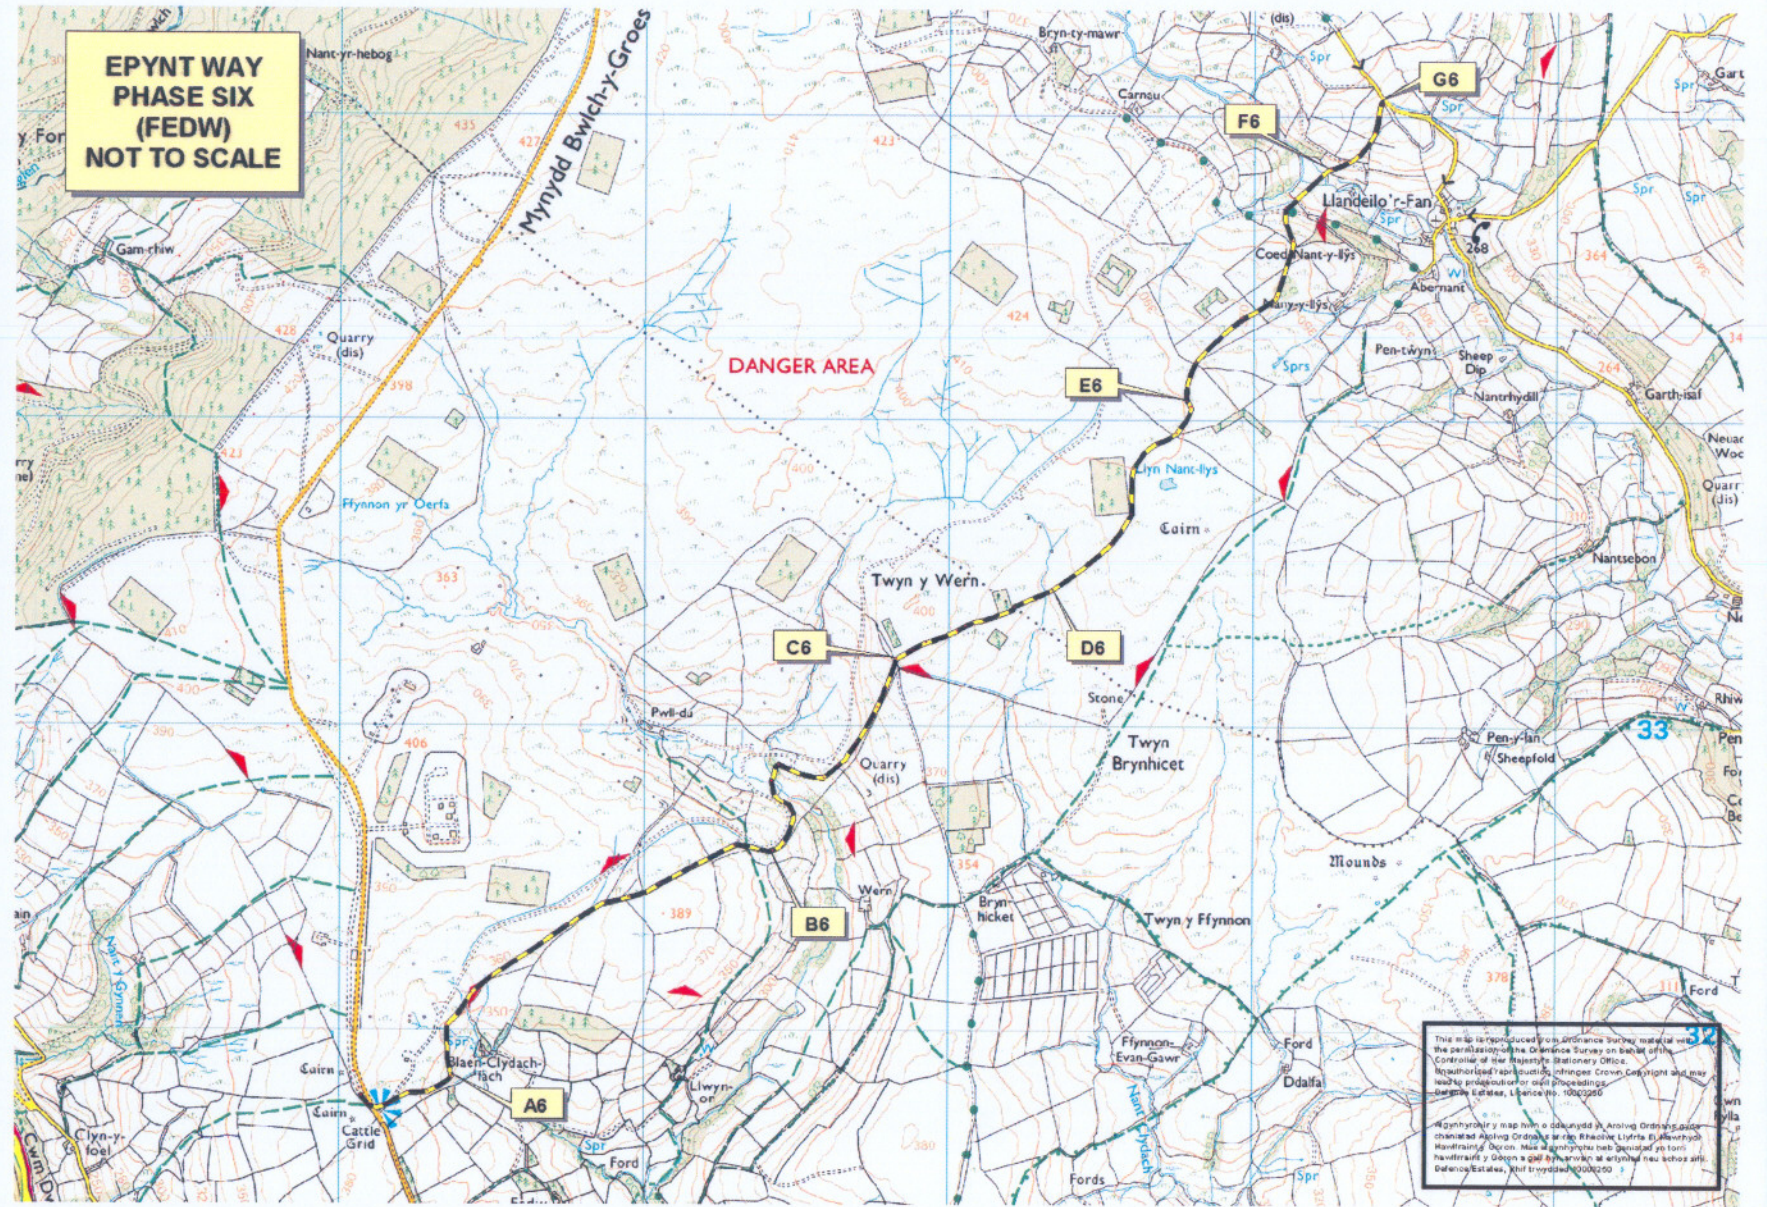

**EPYNT WAY
PHASE SIX
(FEDW)
NOT TO SCALE**